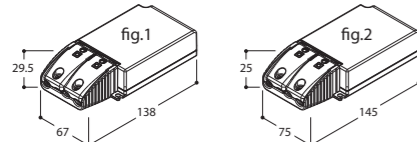

name	ECLIPS TORNADO 5000lm		
ref	464347	ECLIPS TORNADO 5000lm 3000K LEAF	TEXTURED WHITE
	464357	ECLIPS TORNADO 5000lm 4000K LEAF	TEXTURED WHITE
	464326	ECLIPS TORNADO 5000lm 3000K LEAF	TEXTURED BLACK
	464336	ECLIPS TORNADO 5000lm 4000K LEAF	TEXTURED BLACK
ref	464447	ECLIPS TORNADO 5000lm 3000K TORSION	TEXTURED WHITE
	464457	ECLIPS TORNADO 5000lm 4000K TORSION	TEXTURED WHITE
	464426	ECLIPS TORNADO 5000lm 3000K TORSION	TEXTURED BLACK
	464536	ECLIPS TORNADO 5000lm 4000K TORSION	TEXTURED BLACK

GENERAL SPECIFICATIONS:

safe distance to object	☞ - 0,1m - ☜	
lamp / (lum.flux) / (colortemp)	PREVALED DC 4772lm/5071lm - 3000K/4000K	
fitting	none	Zhaga
watt / (Vf)	42,2W	Vf = 46.8V
current	900mA DC	
symbol		
gear	converter with FAN control not incorporated	
ip/class	IP20	
application	Interior - ceiling mounted	
orientability	359° rotating 30° tilt	
dimmiability	see converter	
weight	1.5	
beamangle	17°-24°-40° (see head)	
CRI	80	
SDCM	<3	

GENERAL ACCESSORIES:

fig.1 930652 TORNADO REMOTE CONVERTER +WIRING (50W) FAN 1x5000lm 900mA
fig.2 930653 TORNADO REMOTE CONVERTER +WIRING (50W) FAN DALI DIM 1x5000lm 900mA

TABLE REFLECTOR SYSTEM

eclips TORNADO
.choose color of luminaire
.choose led luminous flux (lm)
.choose led color temperature (K)

TORNADO head 4629xx
.choose color of head
.choose beamangle of reflector

☉ TORNADO REFL. SYSTEM	17°	24°	40°
TEXT. WHITE	462917	462927	462947
TEXT. BLACK	462916	462926	462946
☉ HONEYCOMB BLACK ANO	700996		

DEDICATED DRIVERS: SEE CONVERTER TABLE
REMARK: ONE TORNADO REFLECTOR SYSTEM PER LEDMODULE

1 MAKE ROUND HOLE DIA 154mm WITH MIN. RECESSED DEPTH 220mm