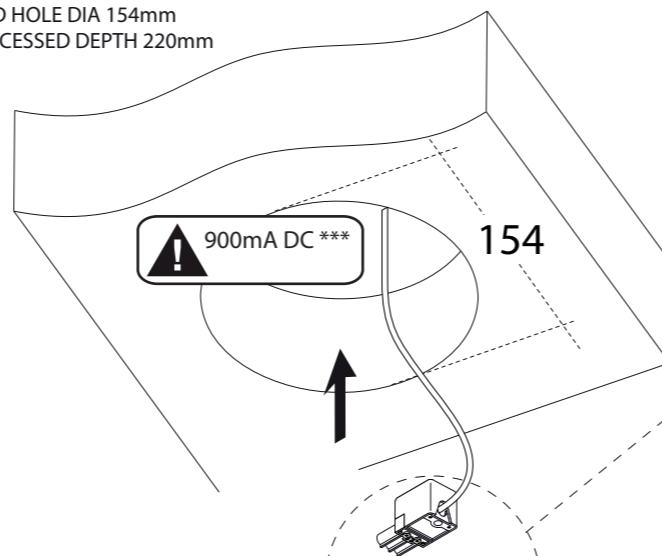

GENERAL SPECIFICATIONS:

safe distance to object	☞ - 0,1m - ☜	
lamp / (lum.flux) / (colortemp)	PREVALED DC 4772lm/5071lm - 3000K/4000K	
fitting	none	Zhaga
watt / (Vf)	42,2W	Vf = 46.8V
current	900mA DC	
symbol		
gear	converter with FAN control not incorporated	
ip/class	IP20	
application	Interior - ceiling mounted	
orientability	359° rotating 30° tilt	
dimmiability	see converter	
weight	1.5	
beamangle	17°-24°-40° (see head)	
CRI	80	
SDCM	<3	

TORNADO head 4629xx
.choose color of head
.choose beamangle of reflector

☉ TORNADO REFL. SYSTEM	17°	24°	40°
TEXT. WHITE	462917	462927	462947
TEXT. BLACK	462916	462926	462946
☉ HONEYCOMB BLACK ANO	700996		

DEDICATED DRIVERS: SEE CONVERTER TABLE
REMARK: ONE TORNADO REFLECTOR SYSTEM PER LEDMODULE

1 MAKE ROUND HOLE DIA 154mm WITH MIN. RECESSED DEPTH 220mm

2 MAKE CONNECTION BETWEEN GEAR (NOT INCLUDED) AND LUMINAIRE ! MALE AND FEMALE CONNECTORS ARE INCLUDED !