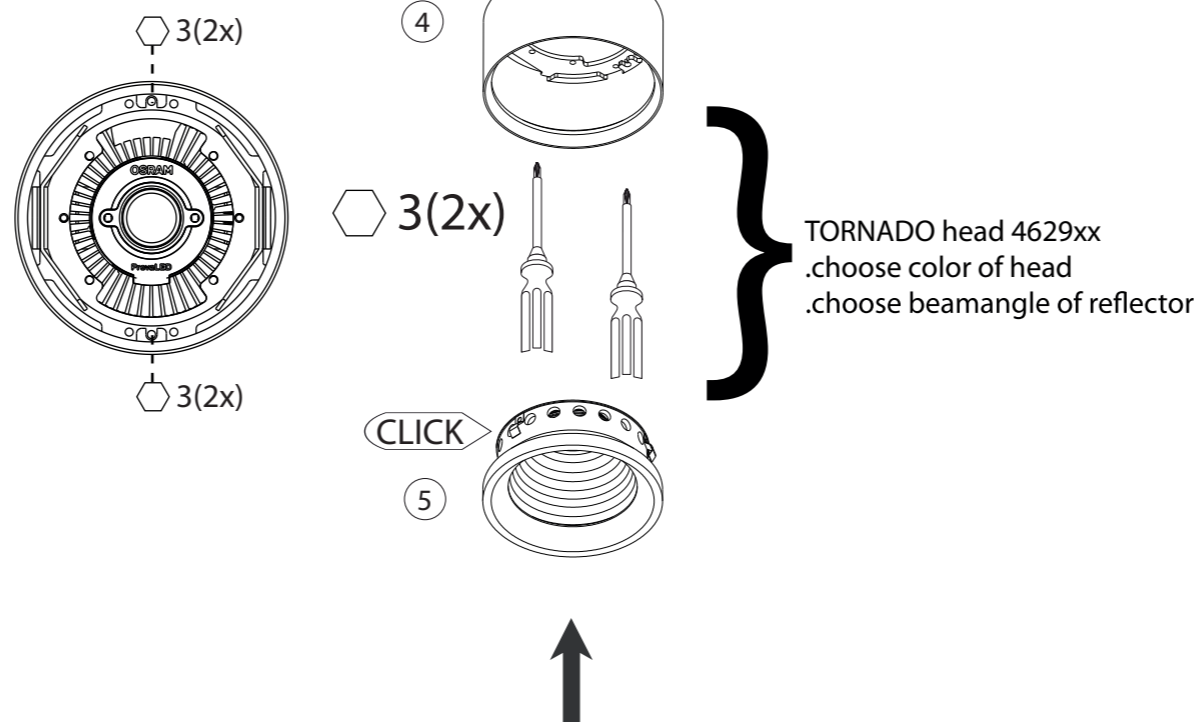

GENERAL SPECIFICATIONS:

safe distance to object	☞ - 0,1m - ☜	
lamp / (lum.flux) / (colortemp)	PREVALED DC 4772lm/5071lm - 3000K/4000K	
fitting	none	Zhaga
watt / (Vf)	42,2W	Vf = 46.8V
current	900mA DC	
symbol		
gear	converter with FAN control not incorporated	
ip/class	IP20	
application	Interior - ceiling mounted	
orientability	359° rotating 30° tilt	
dimmiability	see converter	
weight	1.5	
beamangle	17°-24°-40° (see head)	
CRI	80	
SDCM	<3	

DEDICATED DRIVERS: SEE CONVERTER TABLE
REMARK: ONE TORNADO REFLECTOR SYSTEM PER LEDMODULE

1 MAKE ROUND HOLE DIA 154mm WITH MIN. RECESSED DEPTH 220mm

2 MAKE CONNECTION BETWEEN GEAR (NOT INCLUDED) AND LUMINAIRE ! MALE AND FEMALE CONNECTORS ARE INCLUDED !

3 PUSH LUMINAIRE GENTLY INTO HOLE BY DEFORMING 2 SPRINGS BY HAND

View on module :

ALWAYS DISCONNECT MAINS POWER SUPPLY FROM CONVERTER BEFORE SWITCHING "ON" LED LUMINAIRES TO PREVENT HOT PLUGGING ISSUES