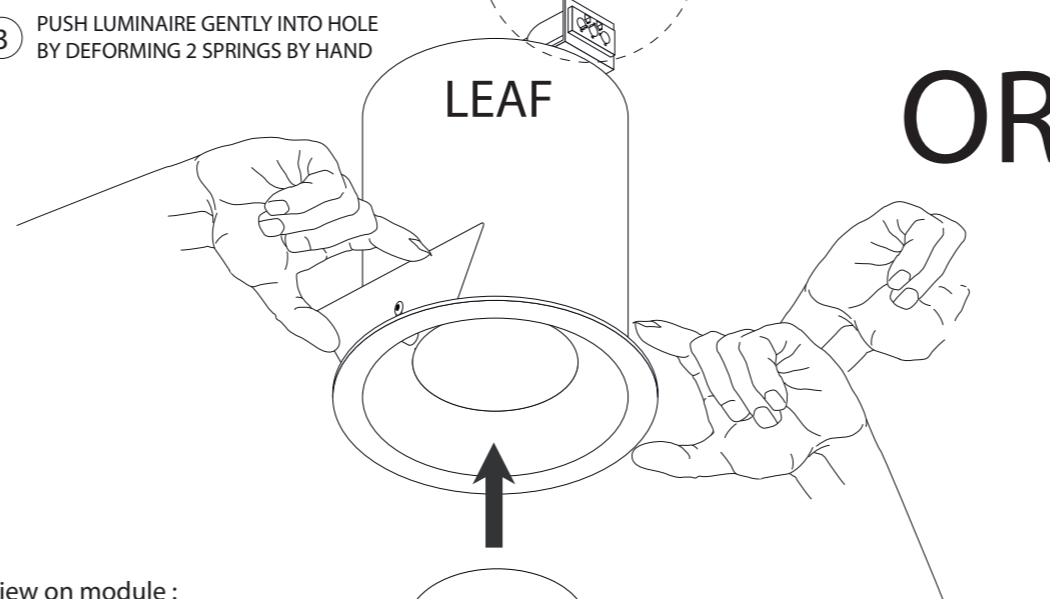

DEDICATED DRIVERS: SEE CONVERTER TABLE
REMARK: ONE TORNADO REFLECTOR SYSTEM PER LEDMODULE

1 MAKE ROUND HOLE DIA 154mm WITH MIN. RECESSED DEPTH 220mm

2 MAKE CONNECTION BETWEEN GEAR (NOT INCLUDED) AND LUMINAIRE ! MALE AND FEMALE CONNECTORS ARE INCLUDED !

3 PUSH LUMINAIRE GENTLY INTO HOLE BY DEFORMING 2 SPRINGS BY HAND

View on module :

ALWAYS DISCONNECT MAINS POWER SUPPLY FROM CONVERTER BEFORE SWITCHING "ON" LED LUMINAIRES TO PREVENT HOT PLUGGING ISSUES