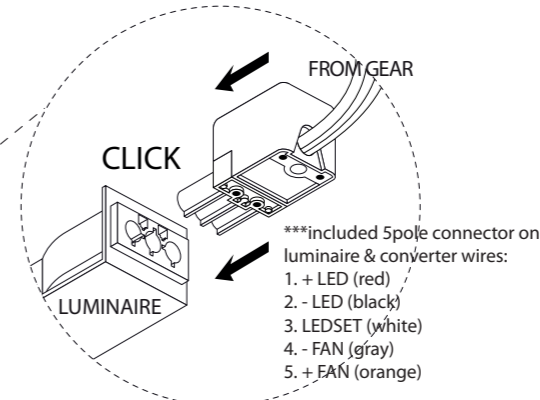

GENERAL SPECIFICATIONS:

safe distance to object	☞ - 0,1m - ☜	
lamp / (lum.flux) / (colortemp)	PREVALED DC 4772lm/5071lm - 3000K/4000K	
fitting	none	Zhaga
watt / (Vf)	42,2W	Vf = 46.8V
current	900mA DC	
symbol		
gear	converter with FAN control not incorporated	
ip/class	IP20	
application	Interior - ceiling mounted	
orientability	359° rotating 30° tilt	
dimmiability	see converter	
weight	1.5	
beamangle	17°-24°-40° (see head)	
CRI	80	
SDCM	<3	

DEDICATED DRIVERS: SEE CONVERTER TABLE
REMARK: ONE TORNADO REFLECTOR SYSTEM PER LEDMODULE

1 MAKE ROUND HOLE DIA 154mm WITH MIN. RECESSED DEPTH 220mm

2 MAKE CONNECTION BETWEEN GEAR (NOT INCLUDED) AND LUMINAIRE ! MALE AND FEMALE CONNECTORS ARE INCLUDED !

3 PUSH LUMINAIRE GENTLY INTO HOLE BY DEFORMING 2 SPRINGS BY HAND

View on module :

ALWAYS DISCONNECT MAINS POWER SUPPLY FROM CONVERTER BEFORE SWITCHING "ON" LED LUMINAIRES TO PREVENT HOT PLUGGING ISSUES